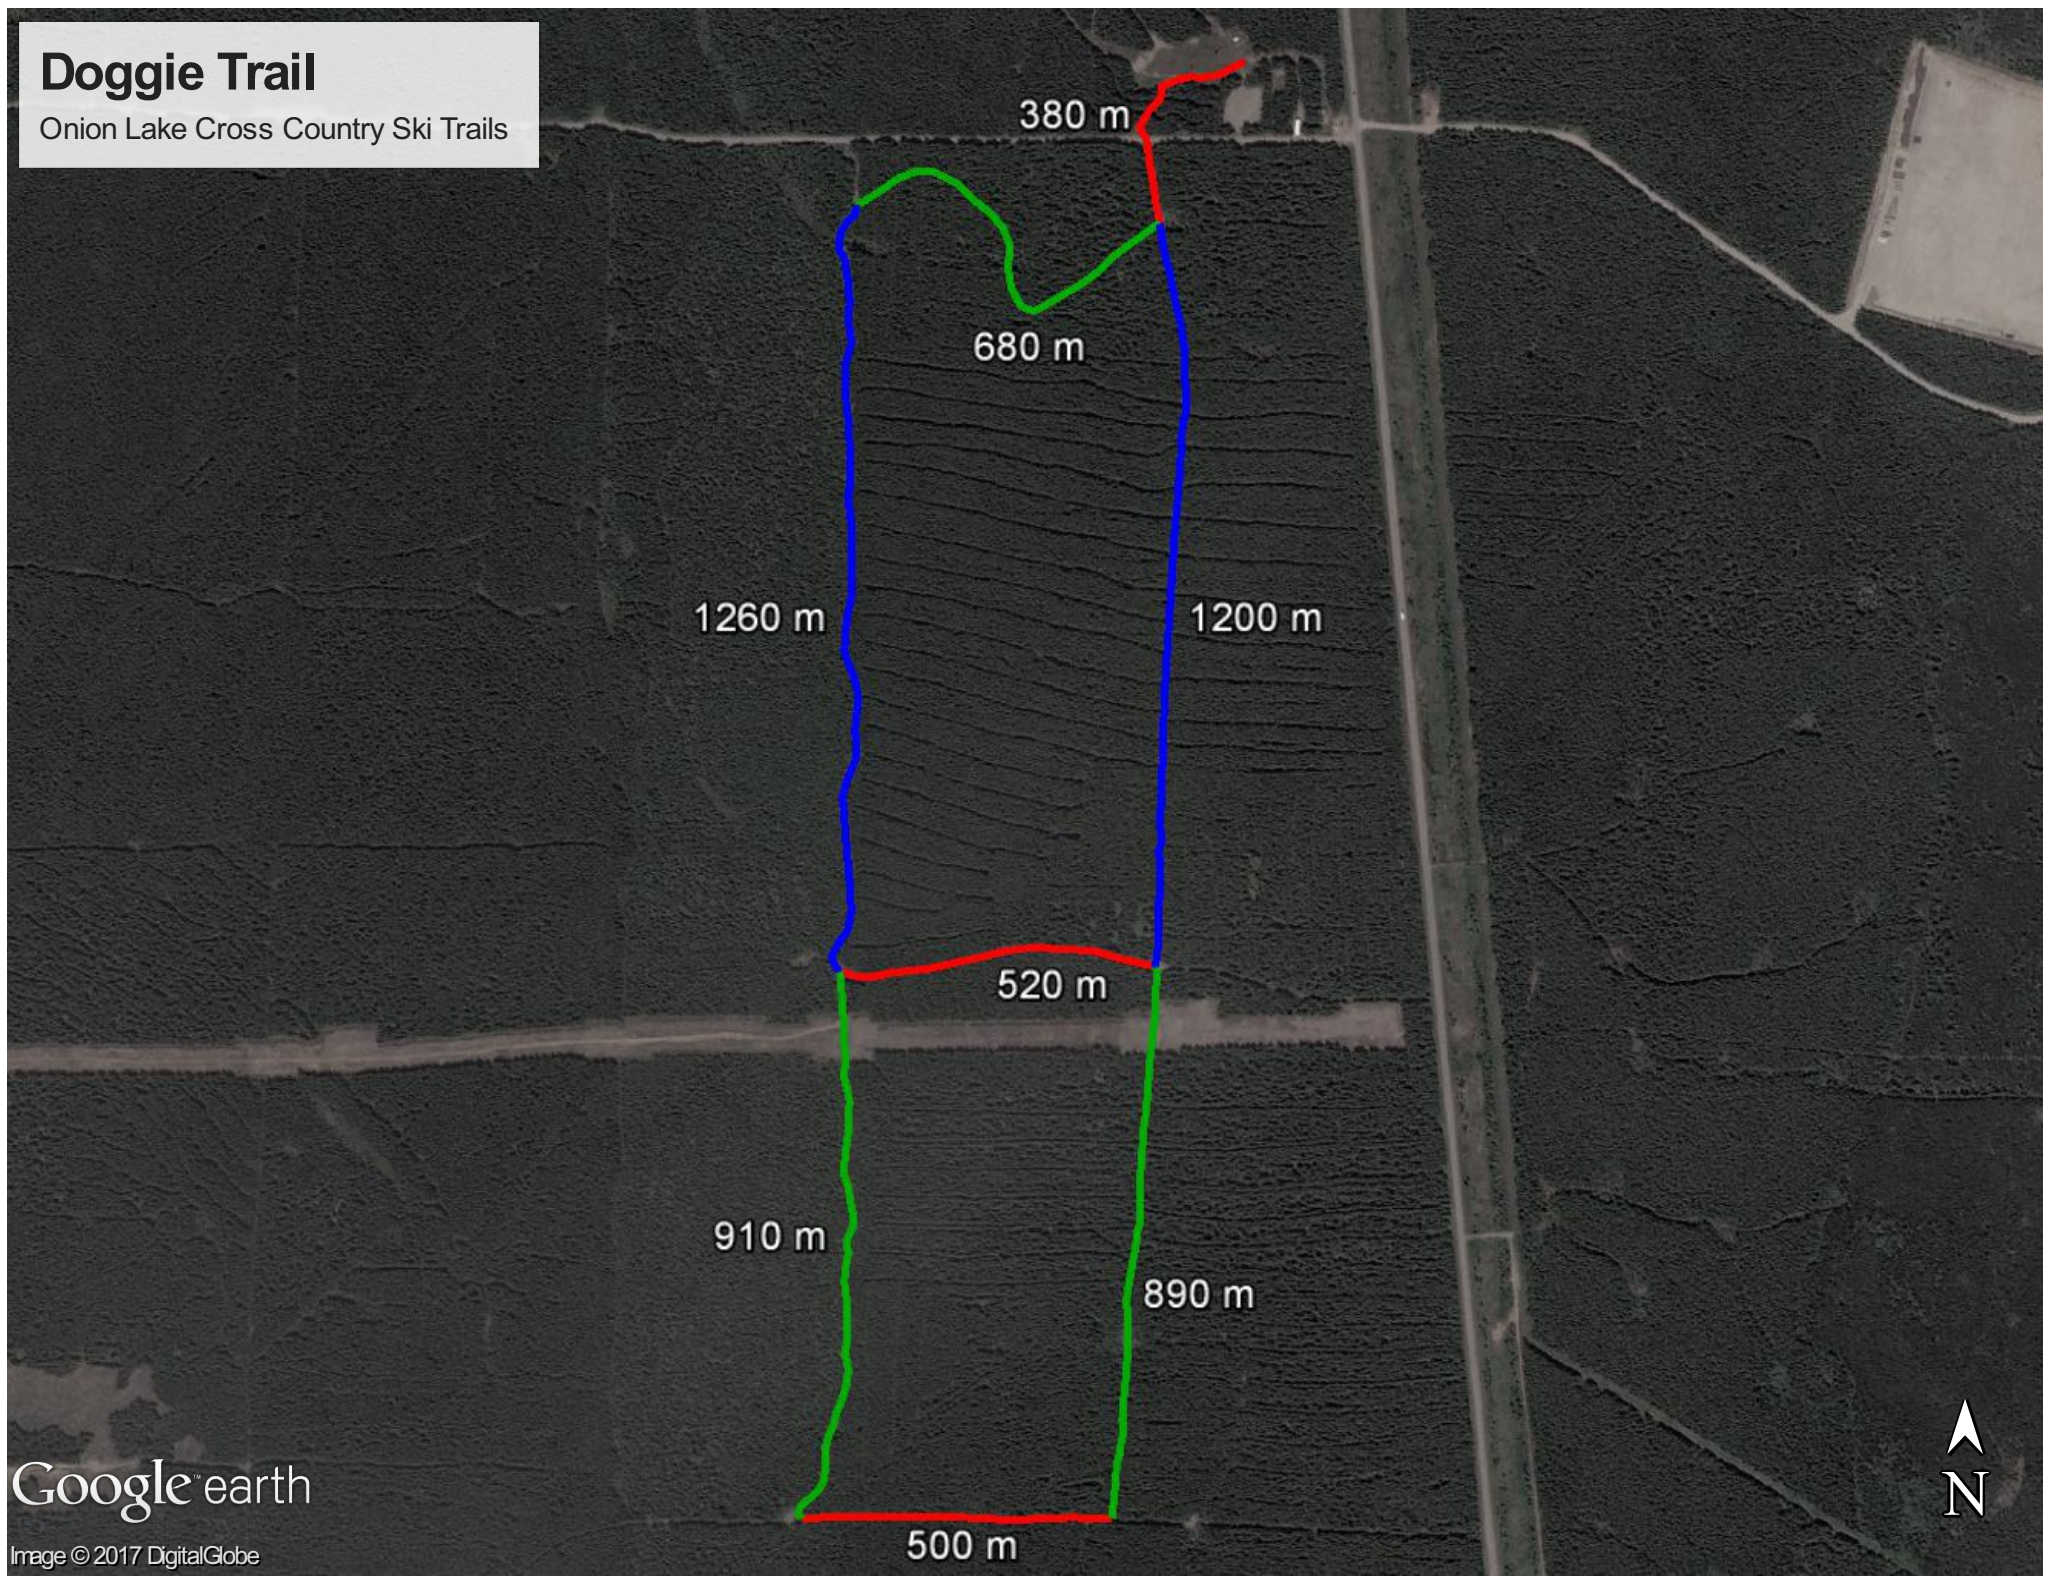

Doggie Trail

Onion Lake Cross Country Ski Trails

380 m

680 m

1260 m

1200 m

520 m

910 m

890 m

500 m